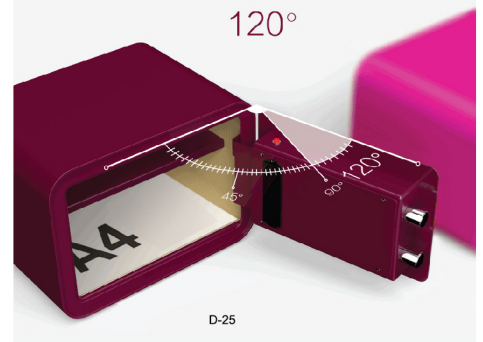

Electronic Lock Option

Digital Keypad

Biometric (Fingerprint)

Adjustable/removeable interior shelf with leather finishing to protect against scratches and damage.

Accessories

①

②

④

⑤

- ① User Manual
- ② Battery
- ③ Master (Emergency Key)
- ④ External Battery Box
- ⑤ Wall Plug

Colour Mode

D-25

D-23

Baby Blue

Tangerine Fusion

MODEL	External H x W x D(mm)	Internal H x W x D(mm)	Packing H x W x D(mm)	Weight (kg)	Door (mm)	Body (mm)	Accessories	20'FCL (pcs)
D-25/D25FP	250x350x280	240x340x215	310x510x450	17	4	4	1	588
D-23/D23FP	230x430x350	220x420x285	330x430x380	21	4	4	0	400