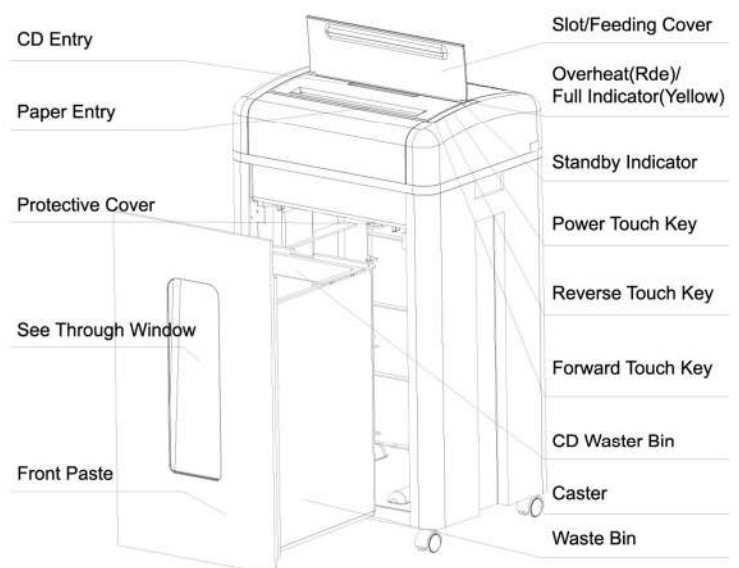

PRODUCT OUTLOOK AND NAMES

GOOD DESIGN | SUPER QUALITY | TOP PERFORMANCE | EXCELLENT PRICE