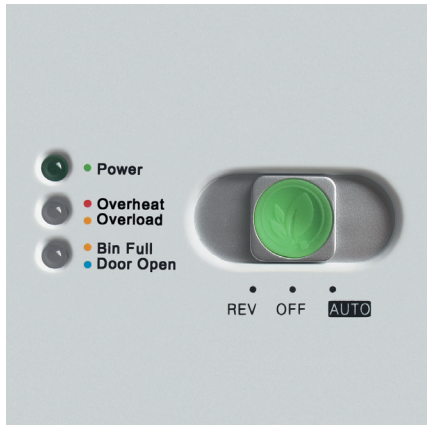

## Technical specifications

<b>Volume</b>	18 litres (shred bin)
<b>Power</b>	230 V / 50 Hz**
<b>Motor capacity</b>	140 Watt

\*\* other voltages available

<b>Dimensions</b>	430 x 330 x 230 mm (H x W x D)
<b>Weight</b>	6.5 kg

## Product characteristics

Multifunction switch for AutoEcoMode / stop (off) / reverse. LED indications for the operational status. Auto start / stop. Automatic Zero Energy Consumption in EcoMode. Quiet and powerful motor. Cutting unit for 4 x 40 mm cross cut particles. High sheet capacity. Elegant shred bin with window showing fill level, removable to the front. Safe operation with automatic stop if the shred bin is removed. Mobile on castors.

### MULTIFUNCTION SWITCH

Easy operation is guaranteed with the three-position slide switch for stand-by / stop (off) / reverse.