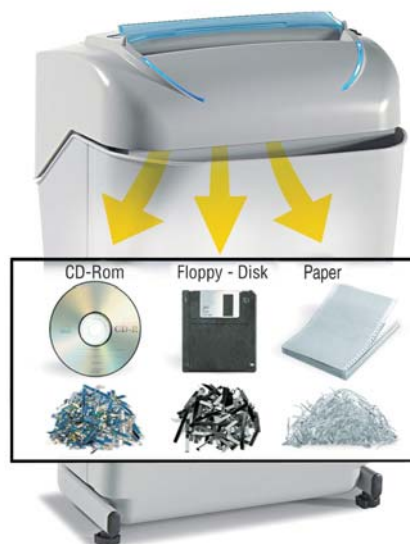

## Multipurpose and Multimedia "Energy Smart" shredder

**Manufacturer:** ELCOMAN S.R.L.  
**Brand:** KOBRA  
**Model:** KOBRA 240 SS4 TURBO E/S  
**Article code:** 99.706 E/S - 553

# KOBRA 240 SS4 TURBO

Throat width:	240 mm
Shred size:	3,8 mm. <b>straight cut</b>
Sheet capacity (A4/70 gr. paper)*:	28/30
Security Level DIN 32757:	2
"ENERGY SMART" management system:	yes
Speed:	0,09 m./sec.
Noise level (idle/shredding):	54/55 dba
Credit cards:	yes
CD-Rom:	yes
Floppy-Disk:	yes
Voltage:	230 V.
Power:	460 Watt
Dimensions (WxDxH):	37x33x56 cm.
Weight:	14 Kg.

- **24 hours continuous duty motor**
- Heavy duty chain drive with steel gears "SUPER POTENTIAL POWER UNIT"
- Automatic Start/Stop through electronic eyes with stand-by function
- Automatic Stop when waste bin is out with light signal
- Does not require plastic bags
- Carbon hardened cutting knives take staples and paper clips
- Convenient 35 liters removable waste bin equipped with a special mechanism to **separate shredded paper from plastic shreds** of credit cards, CD-Rom and Floppy-Disks
- Motor thermal protection
- Certification marks: CB – CSA – CE
- Manufacturer: Elcoman – Via Gorizia n° 9, 20030 Bovisio Masciago, (Milan) – Italy
- Packaging: 1 unit per box
- EAN Barcode 8 026064 007065

"TURBO BOOST" system:  
by pressing the Turbo switch the shredding capacity of the machine is increased to shred up to **30 sheets** in one pass

**Removable waste bin** with a special mechanism to **separate shredded paper from plastic shreds** of credit cards, CD-Rom and Floppy-Disks