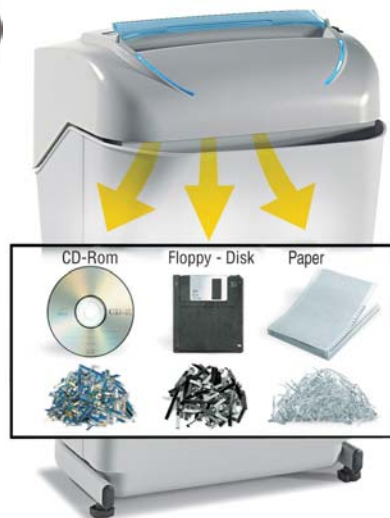

## Multipurpose and Multimedia "Energy Smart" shredder

Manufacturer: ELCOMAN S.R.L.  
 Brand: KOBRA  
 Model: KOBRA 240 SS5 E/S  
 Article code: 99.721 E/S

### KOBRA 240 SS5

Throat width:	240 mm
Shred size:	5,8 mm. <b>straight cut</b>
Sheet capacity (A4/70 gr. paper):	27/29
Security Level DIN 32757:	2
"ENERGY SMART" management system:	yes
Speed:	0,09 m./sec.
Noise level:	55 dba
Credit cards:	yes
CD-Rom:	yes
Floppy-Disk:	yes
Voltage:	230 V.
Power:	460 Watt
Dimensions (WxDxH):	37x33x56 cm.
Weight:	14 Kg.

Multipurpose and Multimedia straight cut shredder equipped with "ENERGY SMART" system with optical illuminated indicators for **zero power consumption in Stand-by mode** and **environmental protection**.

- **24 hours continuous duty motor**
- Heavy duty chain drive with steel gears "SUPER POTENTIAL POWER UNIT"
- Automatic Start/Stop through electronic eyes with stand-by function
- Automatic Stop when waste bin is out with light signal
- Does not require plastic bags
- Carbon hardened cutting knives take staples and paper clips
- Convenient 35 liters removable waste bin equipped with a special mechanism to **separate shredded paper from plastic shreds** of credit cards, CD-Rom and Floppy-Disks
- Motor thermal protection
- Certification marks: CB – CSA – CE
- Manufacturer: Elcoman – Via Gorizia n° 9, 20030 Bovisio Masciago, (Milan) – Italy
- Packaging: 1 unit per box
- EAN Barcode 8 026064 997218