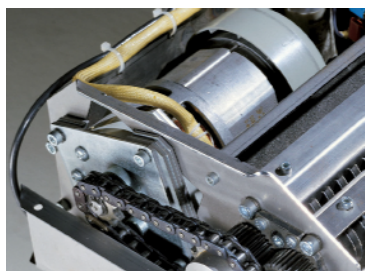

## KOBRA 385 C2

Throat width:	385 mm
Security level DIN 66399:	P-5
Security level DIN 32757:	4
Shred size:	1,9x15 mm <b>cross cut</b>
Sheet capacity (A4/70 gr. paper):	9/11
"ENERGY SMART" management system	yes
Speed:	0,1 m/sec
Noise level (idle/shredding):	58/61 dba
Credit cards:	yes
Voltage:	230 V
Power:	460 Watt
Dimensions (WxDxH):	58x35x85 cm
Weight:	35 Kg

Office cross cut shredder designed to shred EDP printouts. Equipped with "ENERGY SMART" system with optical illuminated indicators for **zero power consumption in Stand-by mode** and **environmental protection**.

- **24 hours continuous duty motor**
- Heavy duty chain drive with steel gears "**SUPER POTENTIAL POWER UNIT**"
- Automatic Start/Stop through electronic eyes
- Automatic Stop with light signal for full bag and open door
- Cutting head takes staples and paper clips
- 130 liters cabinet
- Mounted on casters
- Motor thermal protection
- Accessories: computer form top shelf code 99.005, plastic waste bags (100 pcs.) code 99.206
- Certification marks: CB – CSA - CE
- Manufacturer: Elcoman – Via Gorizia n° 9, 20813 Bovisio Masciago - MB – Italy
- Packaging: 1 unit per box
- EAN Barcode 8 026064 995719

Sturdy heavy duty chain drive with steel gears

Front door for easy emptying of collecting bag