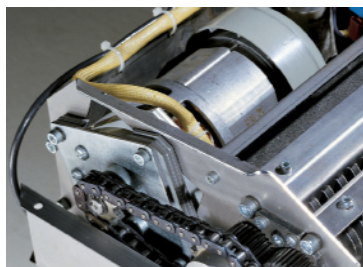

**EDP and office  
"Energy Smart" shredder**

**Manufacturer:** ELCOMAN S.R.L.  
**Brand:** KOBRA  
**Model:** KOBRA 385 C4 E/S  
**Article code:** 99.581 E/S

**KOBRA 385 C4**

Throat width:	385 mm
Security level DIN 66399:	P-4
Security level DIN 32757:	3
Shred size:	3,5x30 mm <b>cross cut</b>
Sheet capacity (A4/70 gr. paper):	15/17
"ENERGY SMART" management system	yes
Speed:	0,07 m/sec
Noise level (idle/shredding):	58/61 dba
Credit cards:	yes
Voltage:	230 V
Power:	460 Watt
Dimensions (WxDxH):	58x35x85 cm
Weight:	35 Kg

Office cross cut shredder designed to shred EDP printouts. Equipped with "ENERGY SMART" system with optical illuminated indicators for **zero power consumption in Stand-by mode** and **environmental protection**.

- **24 hours continuous duty motor**
- Heavy duty chain drive with steel gears "SUPER POTENTIAL POWER UNIT"
- Automatic Start/Stop through electronic eyes
- Automatic Stop with light signal for full bag and open door
- Cutting head takes staples and paper clips
- 130 liters cabinet
- Mounted on casters
- Motor thermal protection
- Accessories: computer form top shelf code 99.005, plastic waste bags (100 pcs.) code 99.206
- Certification marks: CB – CSA - CE
- Manufacturer: Elcoman – Via Gorizia n° 9, 20813 Bovisio Masciago - MB – Italy
- Packaging: 1 unit per box
- EAN Barcode 8 026064 995818

Sturdy heavy duty chain drive with steel gears

Front door for easy emptying of collecting bag