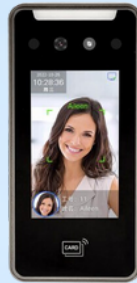

ATTENDANCE LINE-UP

TT-51AI

TT-52AI

TT-53AI

SA260

SA360

SD360

A350

D250

A250