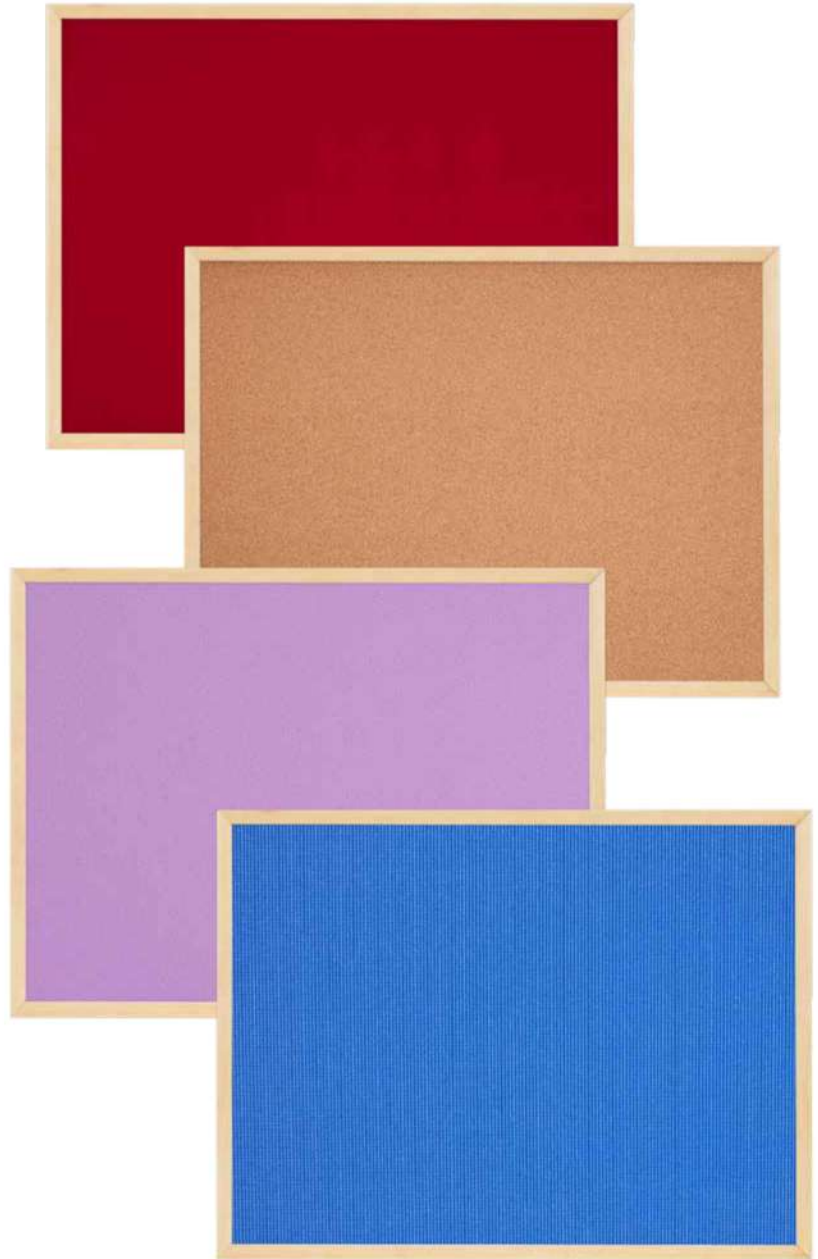

NOTICE BOARD

ECO WOODEN FRAME

A modern take on classic. Eco Wooden Frames are made for more casual and personal use, making them lighter and easy to use. Personalise any space you have with customisable sizes.

- Soft density fibreboard core complies with Forest Stewardship Council (FSC) requirements

Available surfaces

Colour chart refer to pg 97

Product Code

BOARD SIZE (W X H) MM	VELVET	FABRIC	FOAM	CORK	SOFT BOARD
300 X 300	EC011V	EC011T	EC011F	EC011C	EC011S
450 X 300	EC0115V	EC0115T	EC0115F	EC0115C	EC0115S
600 X 300	EC012V	EC012T	EC012F	EC012C	EC012S
600 X 450	EC015V	EC015T	EC015F	EC015C	EC015S
600 X 600	EC022V	EC022T	EC022F	EC022C	EC022S
900 X 600	EC023V	EC023T	EC023F	EC023C	EC023S
900 X 900	EC033V	EC033T	EC033F	EC033C	EC033S
1200 X 900	EC034V	EC034T	EC034F	EC034C	EC034S
PRICE LIST	NO. 45A	NO. 45B	NO. 45C	NO. 45D	NO. 45E