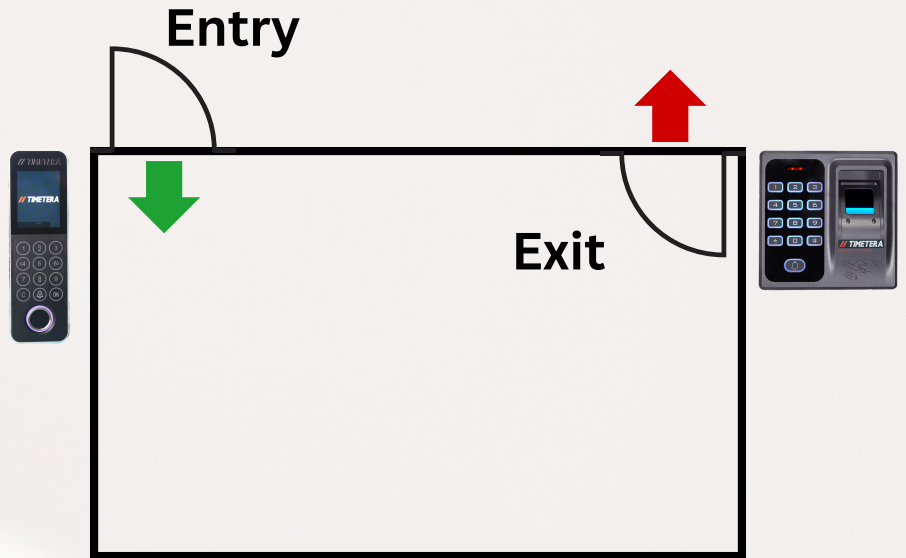

TIMETERA

solution for data

Fingerprint

Card

SOR-900S

Door Access Slave Reader

Your cost-effective door access solution. This compact device combines fingerprint and card verification, offering secure access with a sleek design. Enhance your security effortlessly with efficient RS485 communication. Smart, affordable, secure – SOR-900S has it all.

Verification

Fingerprint

Card

SOR-900S

Communication

RS485

Primary Terminal

Timetera@2023, All Right Reserved

Anti-Passback

Tailgate, A Thing of The Past

SPECIFICATIONS

Bio TH2.0 Os

Primary Terminal

RS485 Communication

Adaptor DC12V

Primary Terminal

Door Access

Finger Card Password

Build-in Bell

Primary Terminal

Slave Reader

Working Temperature
0°C~25°C

Working Humidity
28%~80%

Compact Design