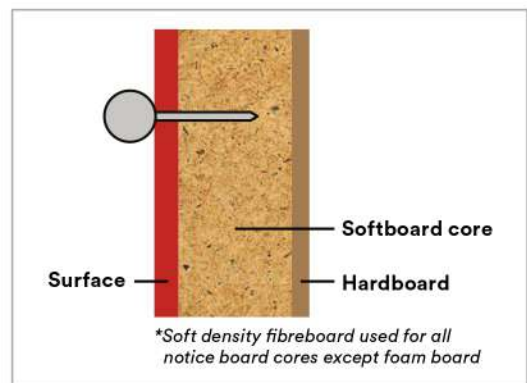

- Available surfaces:
 - Velvet, Fabric, Foam, Cork and Soft Board
- Available in aluminium frame and classic wooden frame
- Optional stand for mobility (Refer to page 93 & 94)
- Soft density fibreboard core complies with Forest Stewardship Council (FSC) requirements

Standard Frame

Dark Walnut

Brown

White

Product Code - Aluminium Frame

BOARD SIZE (W X H) MM	VELVET	FABRIC	FOAM	CORK	SOFT BOARD
300 X 300	VN11	TN11	FB11	CB11	SB11
450 X 300	VN115	TN115	FB115	CB115	SB115
600 X 300	VN12	TN12	FB12	CB12	SB12
600 X 450	VN15	TN15	FB15	CB15	SB15
600 X 600	VN22	TN22	FB22	CB22	SB22
900 X 600	VN23	TN23	FB23	CB23	SB23
1200 X 600	VN24	TN24	FB24	CB24	SB24
900 X 900	VN33	TN33	FB33	CB33	SB33
1200 X 900	VN34	TN34	FB34	CB34	SB34
1500 X 900	VN35	TN35	FB35	CB35	SB35
1800 X 900	VN36	TN36	FB36	CB36	SB36
1200 X 1200	VN44	TN44	FB44	CB44	SB44
1500 X 1200	VN45	TN45	FB45	CB45	SB45
1800 X 1200	VN46	TN46	FB46	CB46	SB46
2400 X 1200	VN48	TN48	FB48	CB48	SB48
3000 X 1200	VN410	TN410	FB410	CB410	SB410
3600 X 1200	VN412	TN412	FB412	CB412	SB412
PRICE LIST	NO. 41A	NO. 41B	NO. 41C	NO. 41D	NO. 41E

Product Code - Classic Wooden Frame

BOARD SIZE (W X H) MM	VELVET	FABRIC	FOAM	CORK	SOFT BOARD
1200 X 900	VN34W	TN34W	FB34W	CB34W	SB34W
1200 X 1200	VN44W	TN44W	FB44W	CB44W	SB44W
1500 X 1200	VN45W	TN45W	FB45W	CB45W	SB45W
1800 X 1200	VN46W	TN46W	FB46W	CB46W	SB46W
2400 X 1200	VN48W	TN48W	FB48W	CB48W	SB48W
3000 X 1200	VN410W	TN410W	FB410W	CB410W	SB410W
3600 X 1200	VN412W	TN412W	FB412W	CB412W	SB412W
PRICE LIST	NO. 42A	NO. 42B	NO. 42C	NO. 42D	NO. 42E