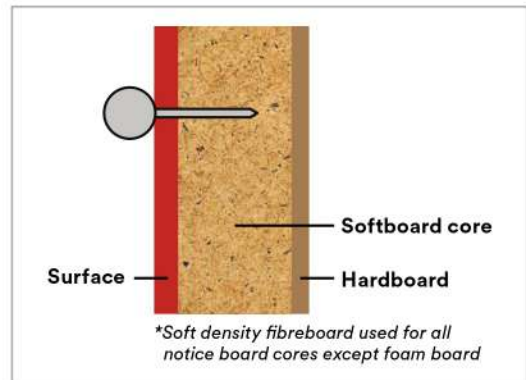

NOTICE BOARD

SLIDING GLASS CABINET

With the Sliding Glass Notice Board, you can share and protect your information at the same time. The smooth sliding glass panel comes with a key-lock feature to ensure security.

- Available surfaces:
 - Velvet, Fabric, Foam, Cork and Soft Board
- Soft density fibreboard core complies with Forest Stewardship Council (FSC) requirements

Aluminium Frame Profile Size: 25 x 76mm

Wooden Frame Profile Size: 25 x 76mm