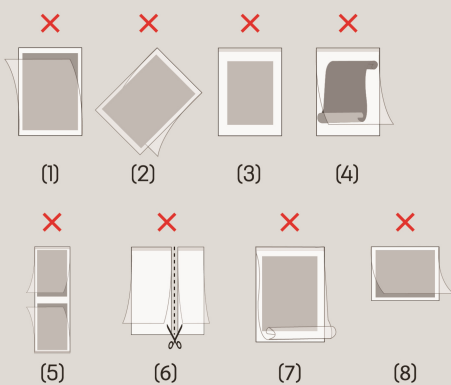

Please refrain from using the following methods :