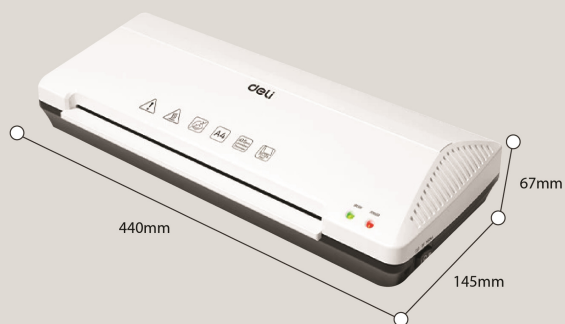

deli

A3 LAMINATOR

ET105

Cold and Hot Dual Lamination

250 Millimeters Per Minute

Suitable For A3 Sizes and Below

5 Minute Quick Preheating

One Click Film Rewinding

Automatic Feeding of Film Plasticizing & Flattening

Thoughtful Design Detail Showcase

MODEL	A3 LAMINATOR ET105
Size	400 x 145 x 67mm
Maximum Size	A3
Preheating Time	~5 Minutes
Lamination Film Thickness	≤0.5mm
Lamination Range	70 - 125mic
Power	265W