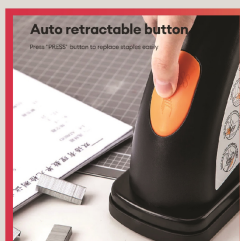

## E0383

MODEL	Heavy Duty Stapler E0383
Product Type	Heavy-duty Staplers
Colour	Black
Material	Metal, Plastic
Dimensions	365mm X 87mm X 377mm
Staple Size	23/6 - 23/23
Features	Effortless
Sheets	210