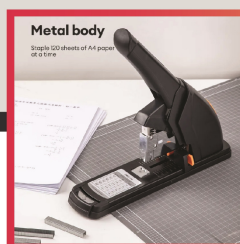

# HEAVY DUTY STAPLER

## E0383

MODEL	Heavy Duty Stapler E0383
Product Type	Heavy-duty Staplers
Colour	Black
Material	Metal, Plastic
Dimensions	365mm X 87mm X 377mm
Staple Size	23/6 - 23/23
Features	Effortless
Sheets	210