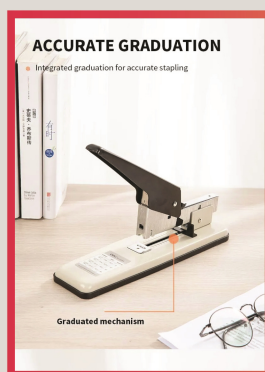

# HEAVY DUTY STAPLER

## E0394

MODEL	Heavy Duty Stapler E0394
Product Type	Heavy-duty Staplers
Colour	Black
Material	ABS Cover + Metal Handle
Dimensions	143mm X 80mm X 280mm
Staple Size	23/6 - 23/13
Sheets	80 sheets / 80gsm