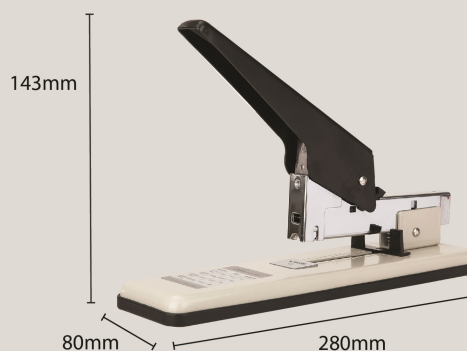

# HEAVY DUTY STAPLER

## E0394

MODEL	Heavy Duty Stapler E0394
Product Type	Heavy-duty Staplers
Colour	Black
Material	ABS Cover + Metal Handle
Dimensions	143mm X 80mm X 280mm
Staple Size	23/6 - 23/13
Sheets	80 sheets / 80gsm