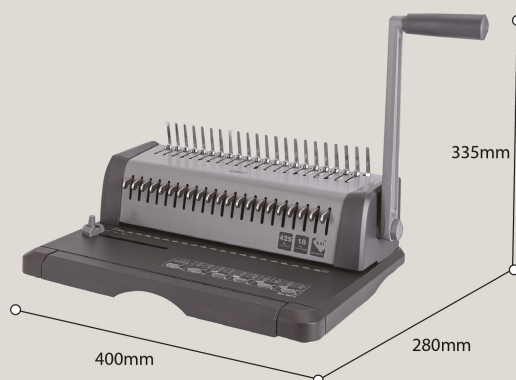

# BINDING MACHINE

## E3873

Large Waste Paper Drawer

Adjustable Edge Guide

Margin Adjustment

Binding Up to 450 Pages

MODEL	Binding Machine E3873
Dimensions	400 × 280 × 335 mm
Material	Steel
Color	Dark Grey
Binding Method	Comb Binding
Binding Width	Up to 300 mm
Binding Capacity	Up to 450 sheets
Maximum Holes	21
Hole Distance	14.3 mm
Punch Capacity	Up to 18 sheets
Punch Hole Size	Square 3 × 8 mm
Adjustable Hold Distance	Yes
Adjustable Punch Hole Edge	2.5 to 6.5 mm
Adjustable Paper Fixer	Yes