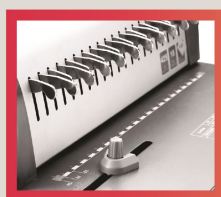

## E3873

Large Waste Paper Drawer

Adjustable Edge Guide

Margin Adjustment

Binding Up to 450 Pages

MODEL	Binding Machine E3873
Dimensions	400 × 280 × 335 mm
Material	Steel
Color	Dark Grey
Binding Method	Comb Binding
Binding Width	Up to 300 mm
Binding Capacity	Up to 450 sheets
Maximum Holes	21
Hole Distance	14.3 mm
Punch Capacity	Up to 18 sheets
Punch Hole Size	Square 3 × 8 mm
Adjustable Hold Distance	Yes
Adjustable Punch Hole Edge	2.5 to 6.5 mm
Adjustable Paper Fixer	Yes