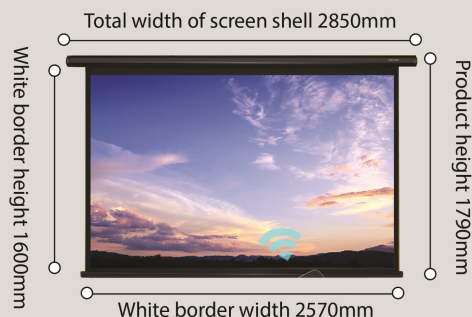

deli

PROJECTOR SCREEN

E50443

Height freely adjustable
20 meters remote control

Curtain height can be adjusted freely
remote control, mute adjustment

MODEL	Projector Screen E50443
Screen Size	120 inches (2580 x 1610 mm)
Color	Black
Material	Plastic + Electronic Parts
Resolution	4K Color
3D Playback Support	Yes
Panoramic View	Over 150 degrees
Remote Control	Yes
Operation	Quiet
Image Quality	Vivid and natural with excellent eye protection
Screen Cleaning	Easy to clean
Height Adjustment	Freely adjustable