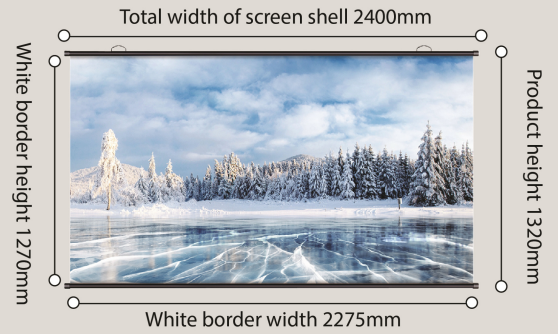

deli

PROJECTOR SCREEN

E50448-EU

deli Official Store

- 150° viewing angle
- 3D 3D playback
- 16:9 16:9 golden ratio

12 months warranty

Cash on delivery

Free shipping

100 in
(16:9 Screen ratio)

Simple portable screen Flat screen

Metal pipe
Strong and durable, thick and heavy

MODEL	Projector Screen E50448-EU
Screen Size	100 inches (diagonal)
Aspect Ratio	16:9
Viewing Angle	160 degrees
Screen Material	Matte white fabric
Screen Gain	1.1
Mounting Options	Wall or ceiling mounted
Border Color	Black
Compatibility	3D and HD projections
Product Weigh	17.7 pounds